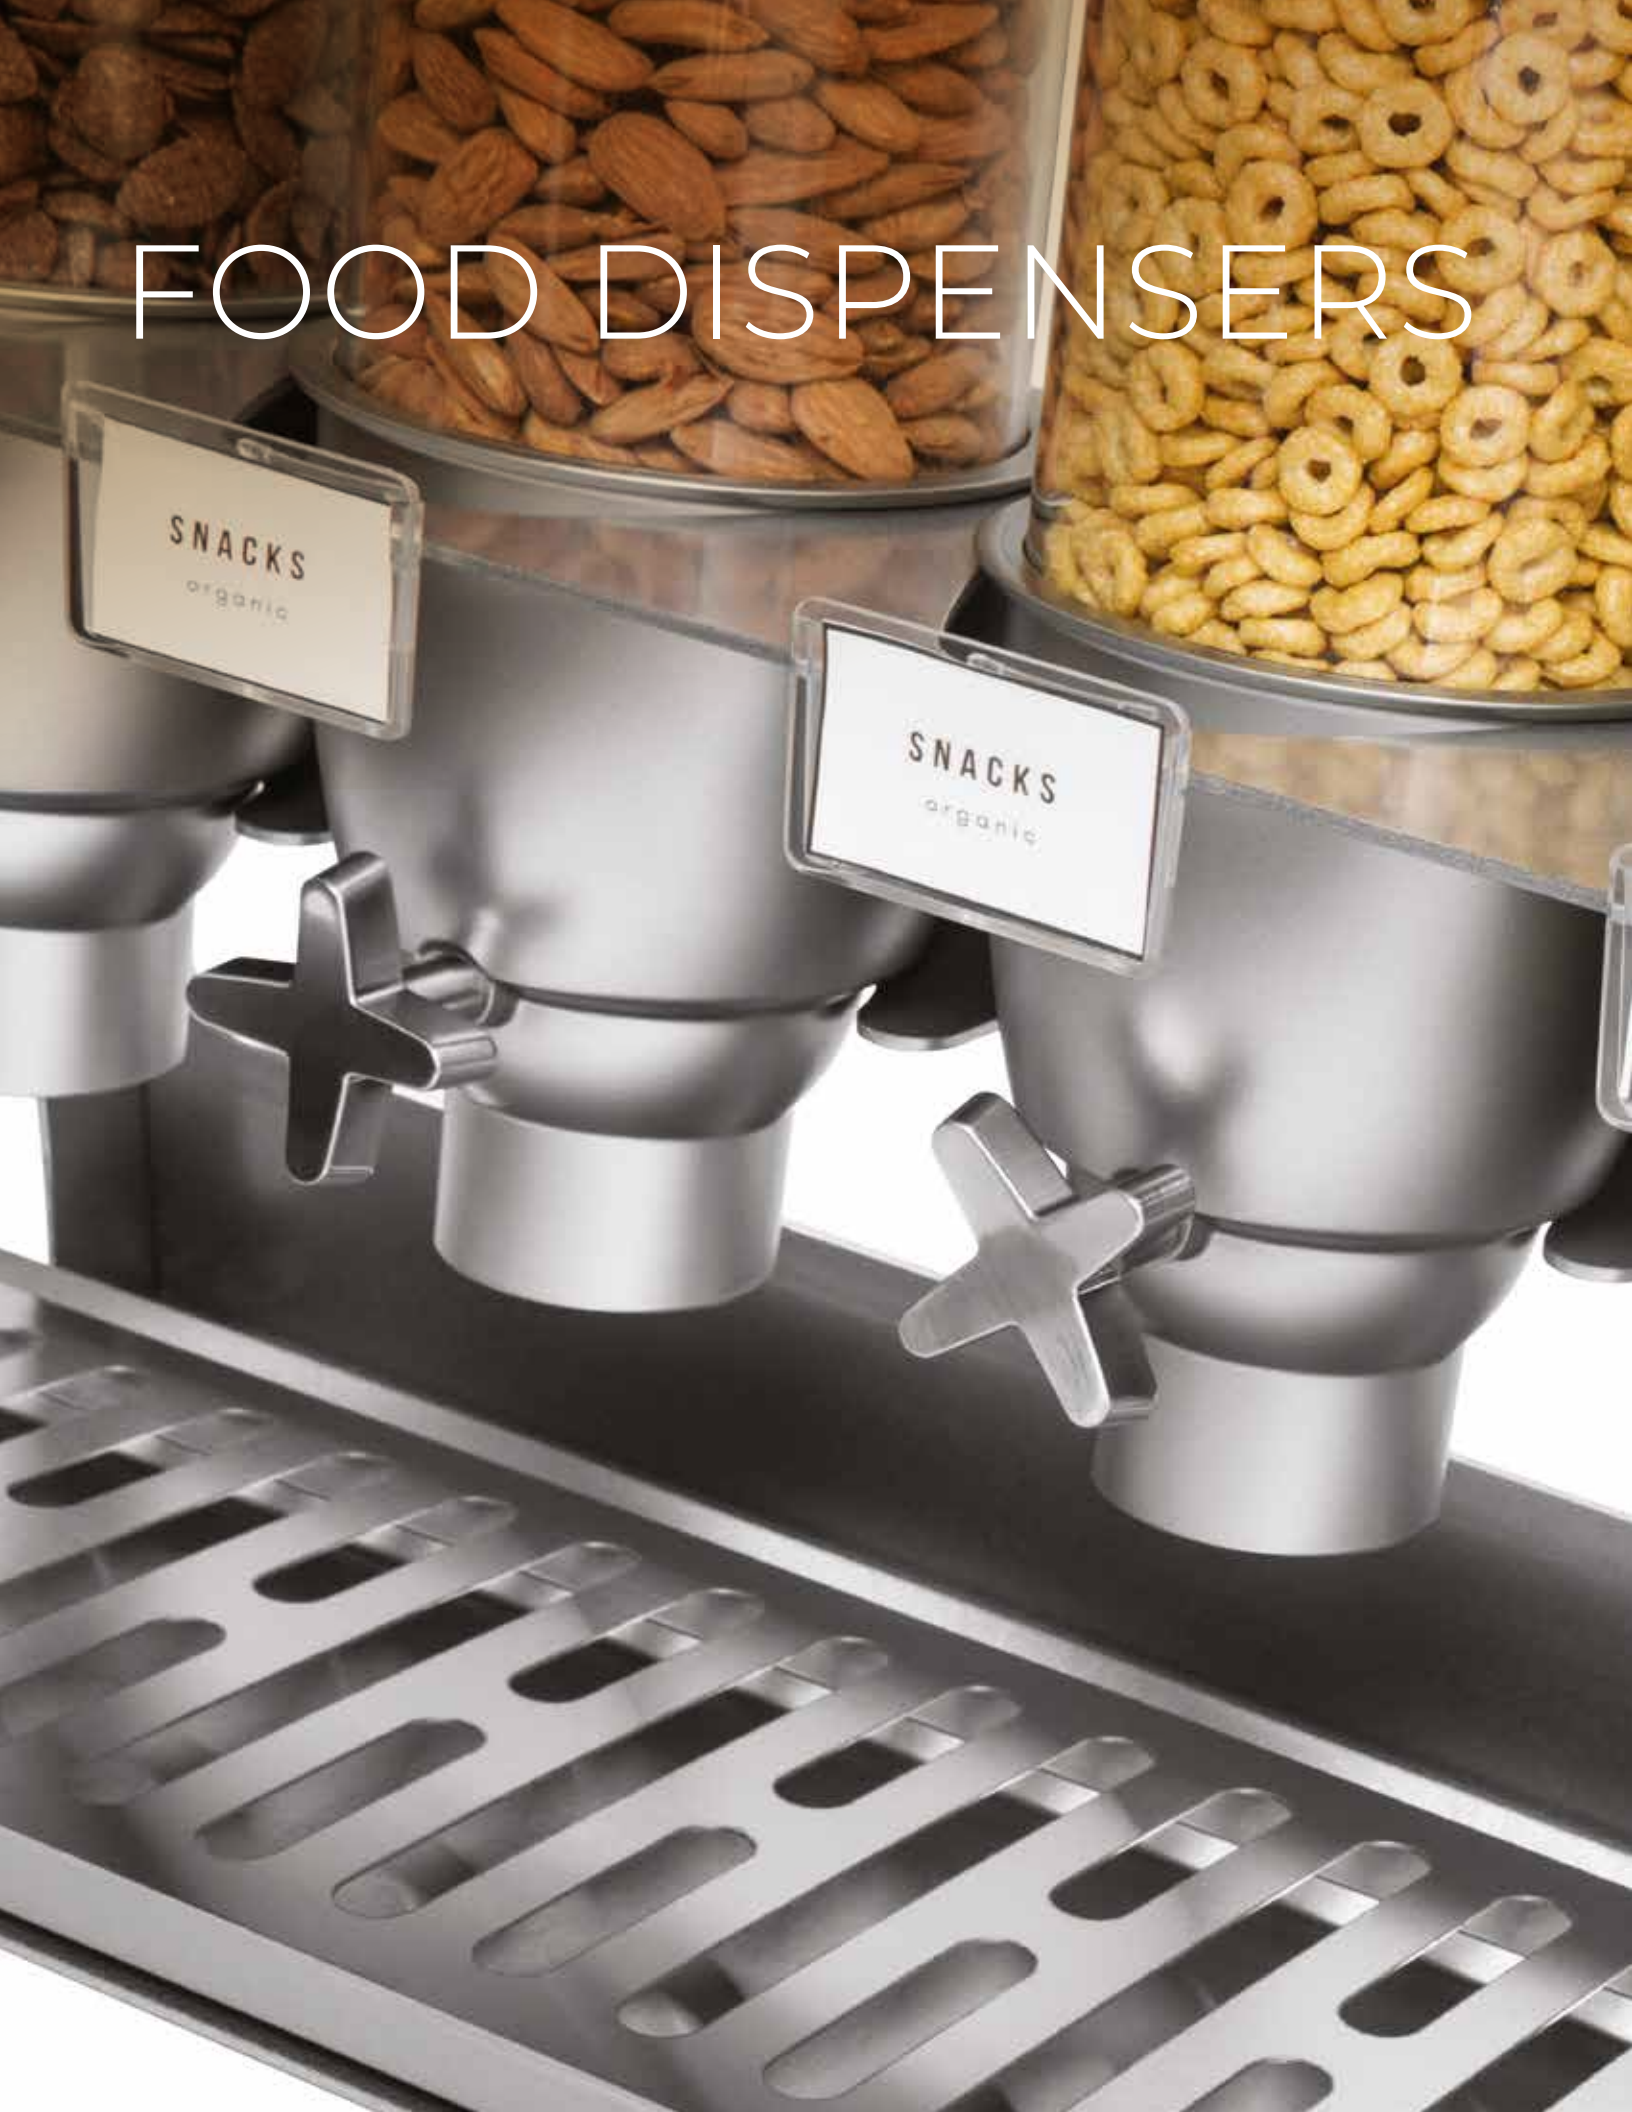

Item # SM196

FOOD DISPENSERS

FOOD DISPENSERS

CEREAL
gluten free

CEREAL
gluten free

**EZ-SERV® X3 Grey Metal Tabletop
Dispenser with Acrylic Tray**

1.3 Gal / 4.9 L

20.5 x 10.5 x 25.13 in