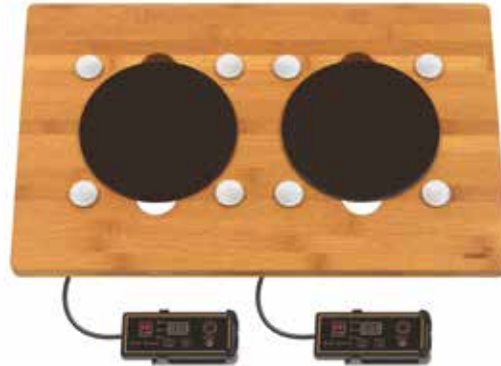

21 x 13 x 4.88 in
53.34 x 33.02 x 12.4 cm
Item # ICBR19C

Multi-Chef™ Single Round Induction (110V)

Bamboo Surface with 4 magnets
21.5 x 13.5 x 3.25 in
54.61 x 34.29 x 8.26 cm
Item # BP006

Multi-Chef™ Single Round Induction (220/240V)

Bamboo Surface with 4 magnets
220/240V European Model
Induction Unit (CE approved)
Plug is Standard DIN EURO PLUG
Item #BP008

Multi-Chef™ Double Round Induction (110V)

Bamboo Surface with 8 magnets
21.5 x 13.5 x 3.25 in
54.61 x 34.29 x 8.25 cm
Item # BP007