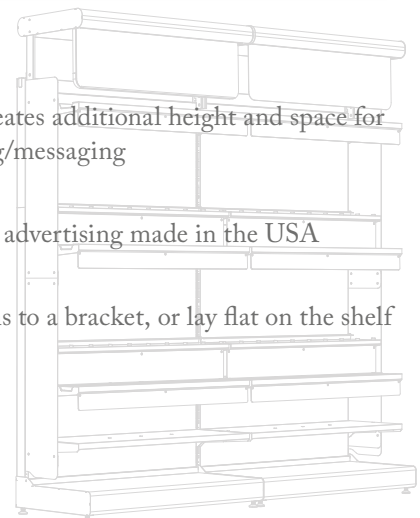

- ✔ Header creates additional height and space for advertising/messaging
- ✔ Metal and advertising made in the USA
- ✔ Attach bins to a bracket, or lay flat on the shelf