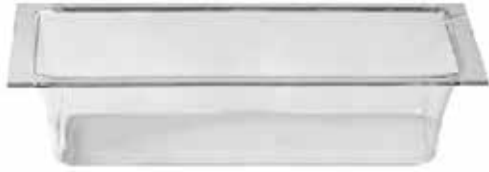

4 ADD SURFACES AND ACCESSORIES

Cooling