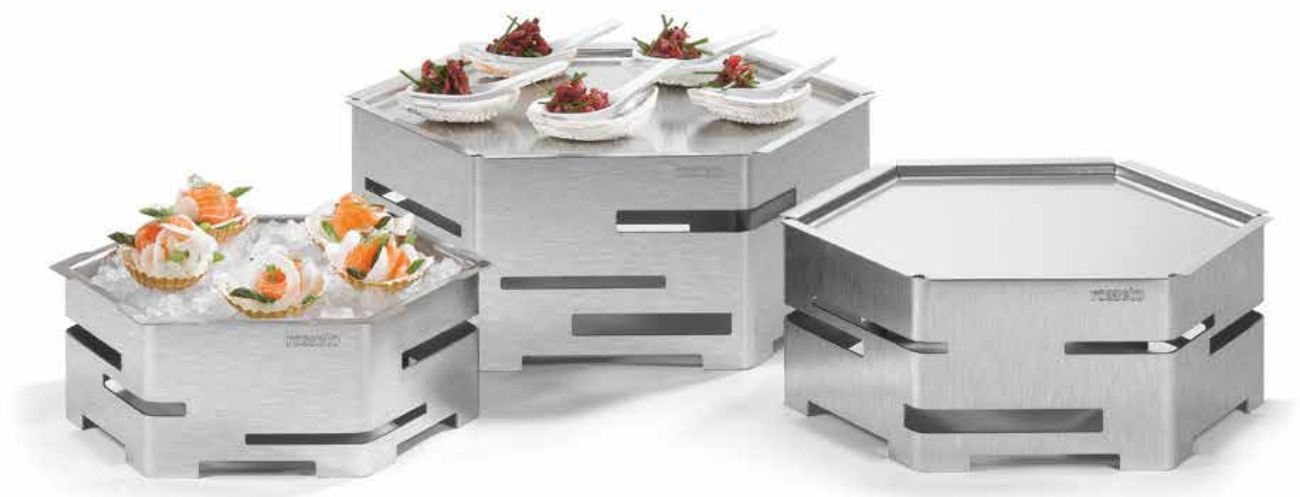

HONEYCOMB SYSTEM

A complete system for warming display and cooling.

Customers love our Honeycomb system because it is an elegant way to add depth to a buffet. Serve warm or cold options easily with a look that compliments any design decor.

HEATING

COOLING