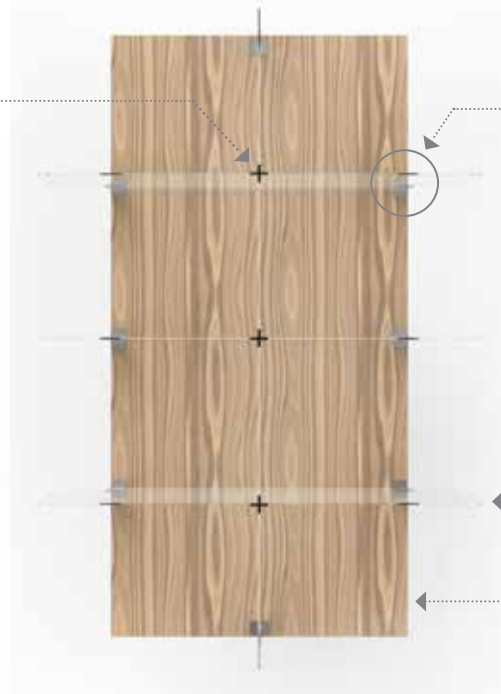

DESIGN IS IN THE DETAILS

The Avant Garde™ Table System goes above and beyond standard table dividers. It is a true system that is designed to be a complete solution for all of your needs.

Cross connector locks panels securely in place and allows for the addition of more panels for extended seating.

Premium grade acrylic panels have a crystal clear finish so your guests feel less of an intrusion and are durable for high-traffic use.

Adjustable L bracket for a secure fit to your table. Works with a range of table thicknesses from 0.75"-2".

Panels extend 6" past table edge to increase safety distance from those sitting to the right and left.

Works with any table shape that is 24", 30", or 36" wide.