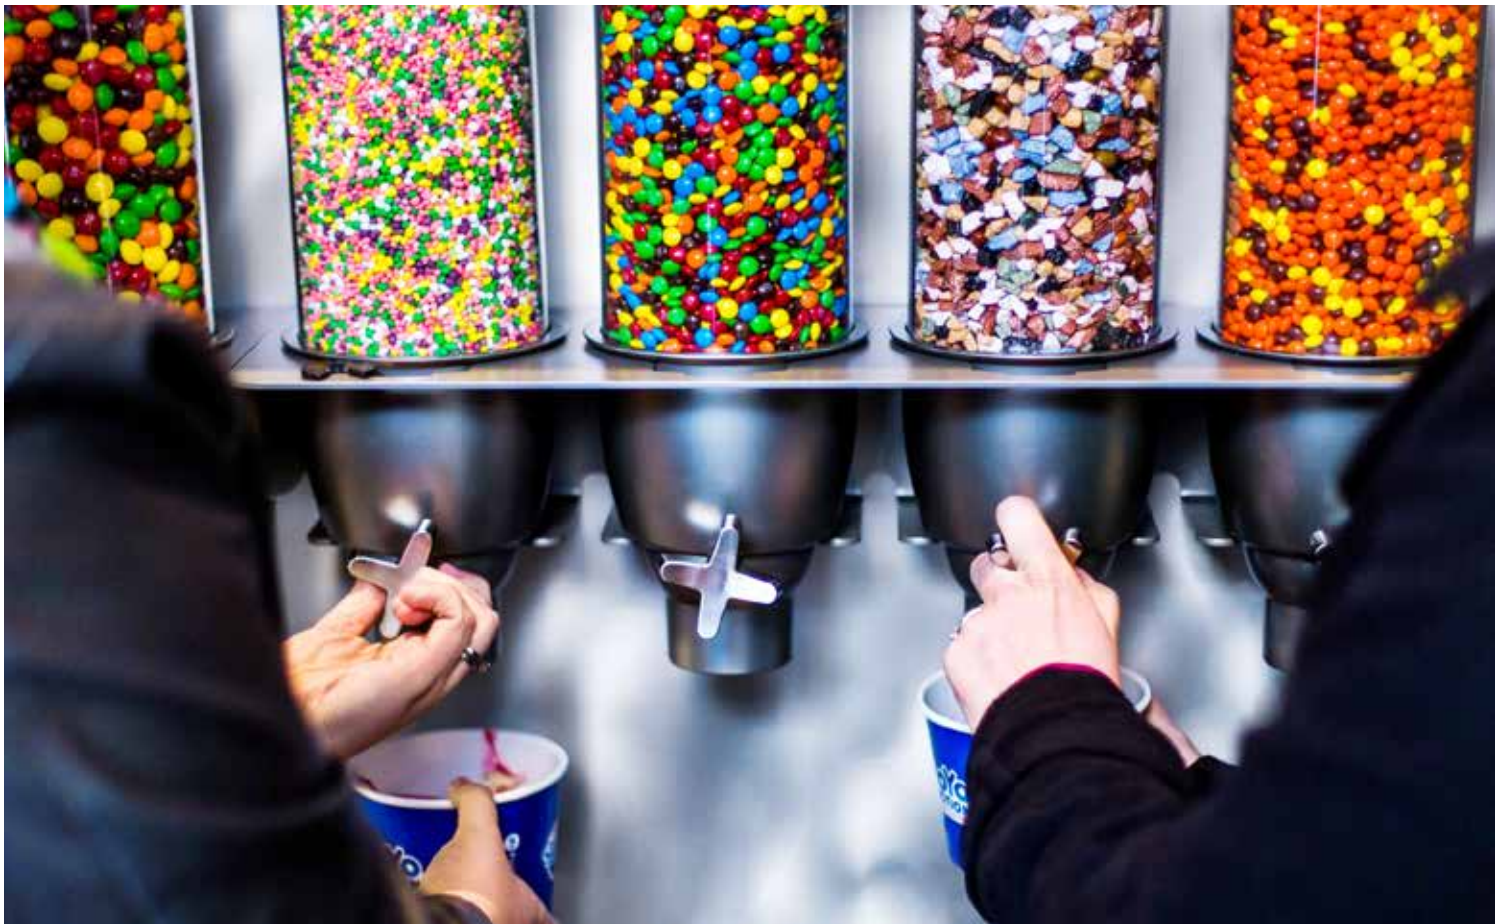

PATENTED PORTION CONTROL TECHNOLOGY

Precision

Our patented 6 Wing Silicon Wheel delivers exact portions every time, without crushing your product.

Cost-Effective

Save money by reducing waste.

Food Safe

Silicone is also an approved FDA material, versus plastic, which is not.

Efficient

Serve more people, faster.

A Cleaner Option

Works with an attached funnel that dispenses cereal straight into the bowl, instead of on the counter or onto the floor.

We use the highest quality materials available to craft products that are built to last. All of our products are designed for high traffic use.