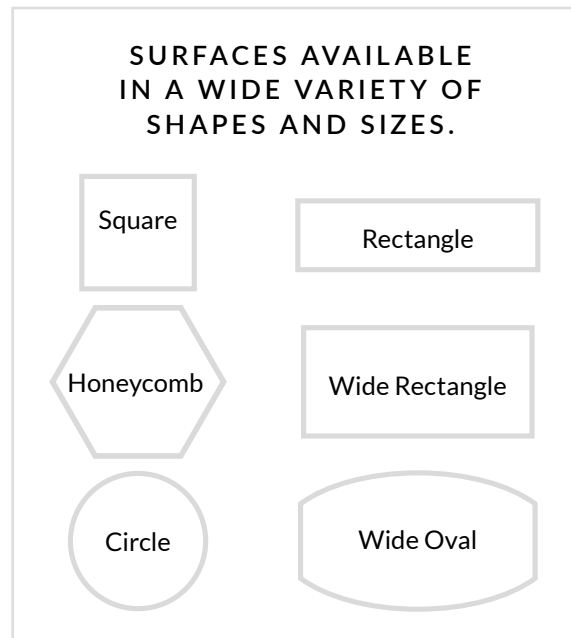

**Fortune favors the bold.
Create a dramatic display that will capture
the attention of your guests with the Ven
Collection of surfaces.**

Bamboo

Not all bamboo is created equal. We use the highest quality bamboo available. We designed a custom three layer system that prevents warping and damage. Keep in mind that bamboo is a natural, live material and reacts to changes in temperature and humidity.

Natural Walnut

Luxurious deep brown hues makes walnut the perfect finish for any high end buffet or food display. Relatively heavy, hard and resilient, it can stand up to your toughest guests and is naturally resistant to warping.

Acrylic

Durable and easy to maintain, this material is perfect for high traffic use or in places where glass would be a safety concern (like poolside or lobbies). Choose from clear, black or white.

Tempered Glass

All of our glass is toughened or tempered. This means that it is processed by controlled thermal treatments to increase strength and safety. Choose from both clear and black finishes.

Kalderon Hand Made Glass

All made with love by top designer Danny Kalderon, emphasized on exotic color combination