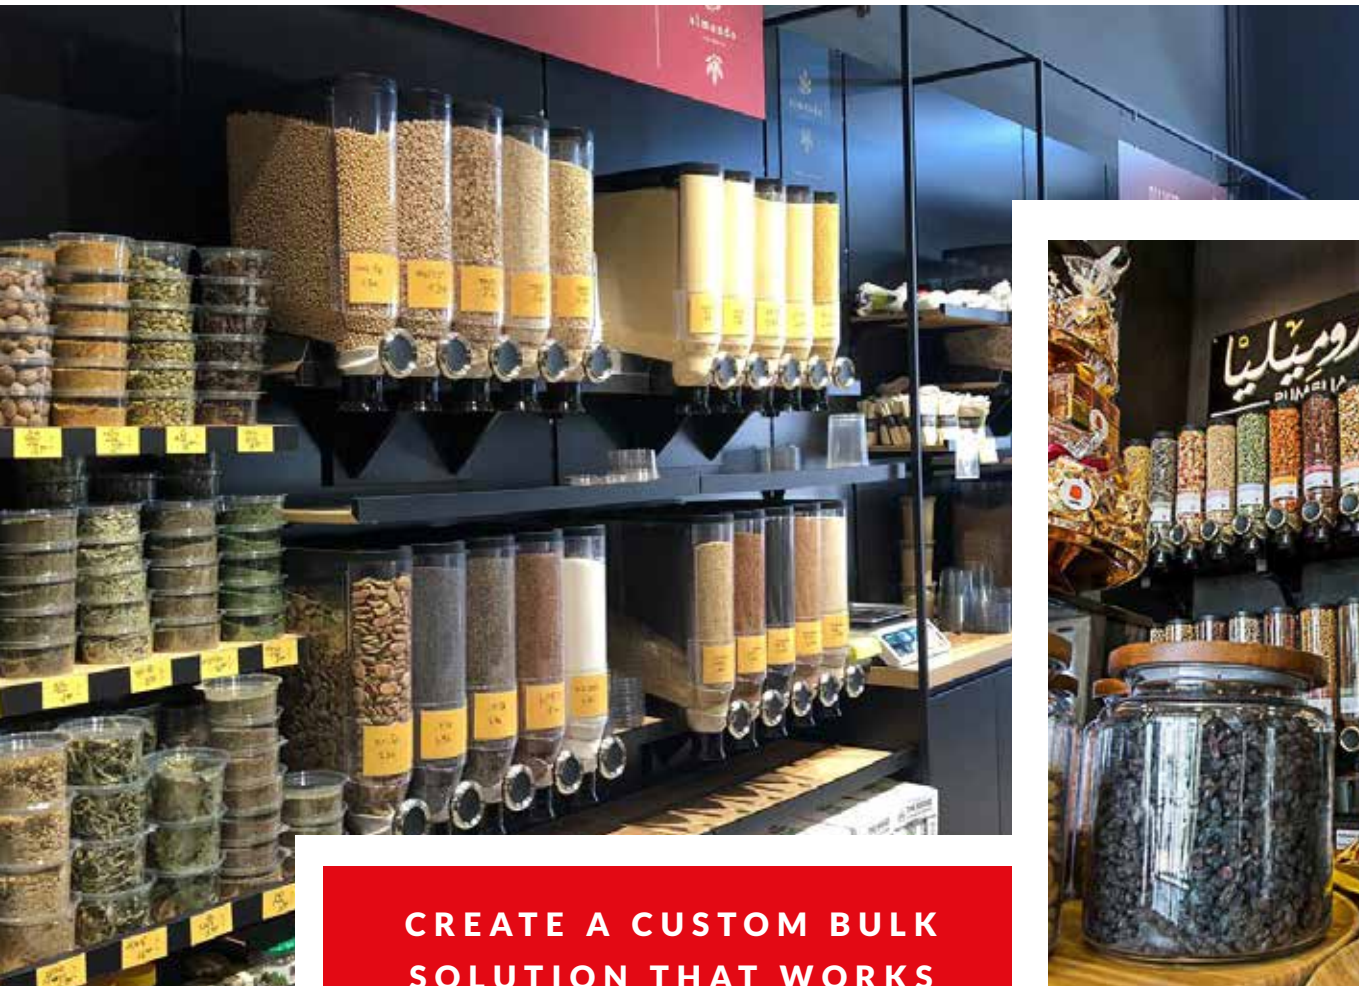

**CREATE A CUSTOM BULK
SOLUTION THAT WORKS
WITH YOUR STORE DESIGN**

THE BULKSHOP SHELF SYSTEM

Our BULKshop Shelf System connects to your existing Madix and Lozier gondola shelving systems.

Featuring Rosseto's patented portion-control dispensers, innovative catch trays and customizable branding options, the BULKshop Shelf System was thoughtfully designed to help reduce food waste and labor and, ultimately, increase sales.