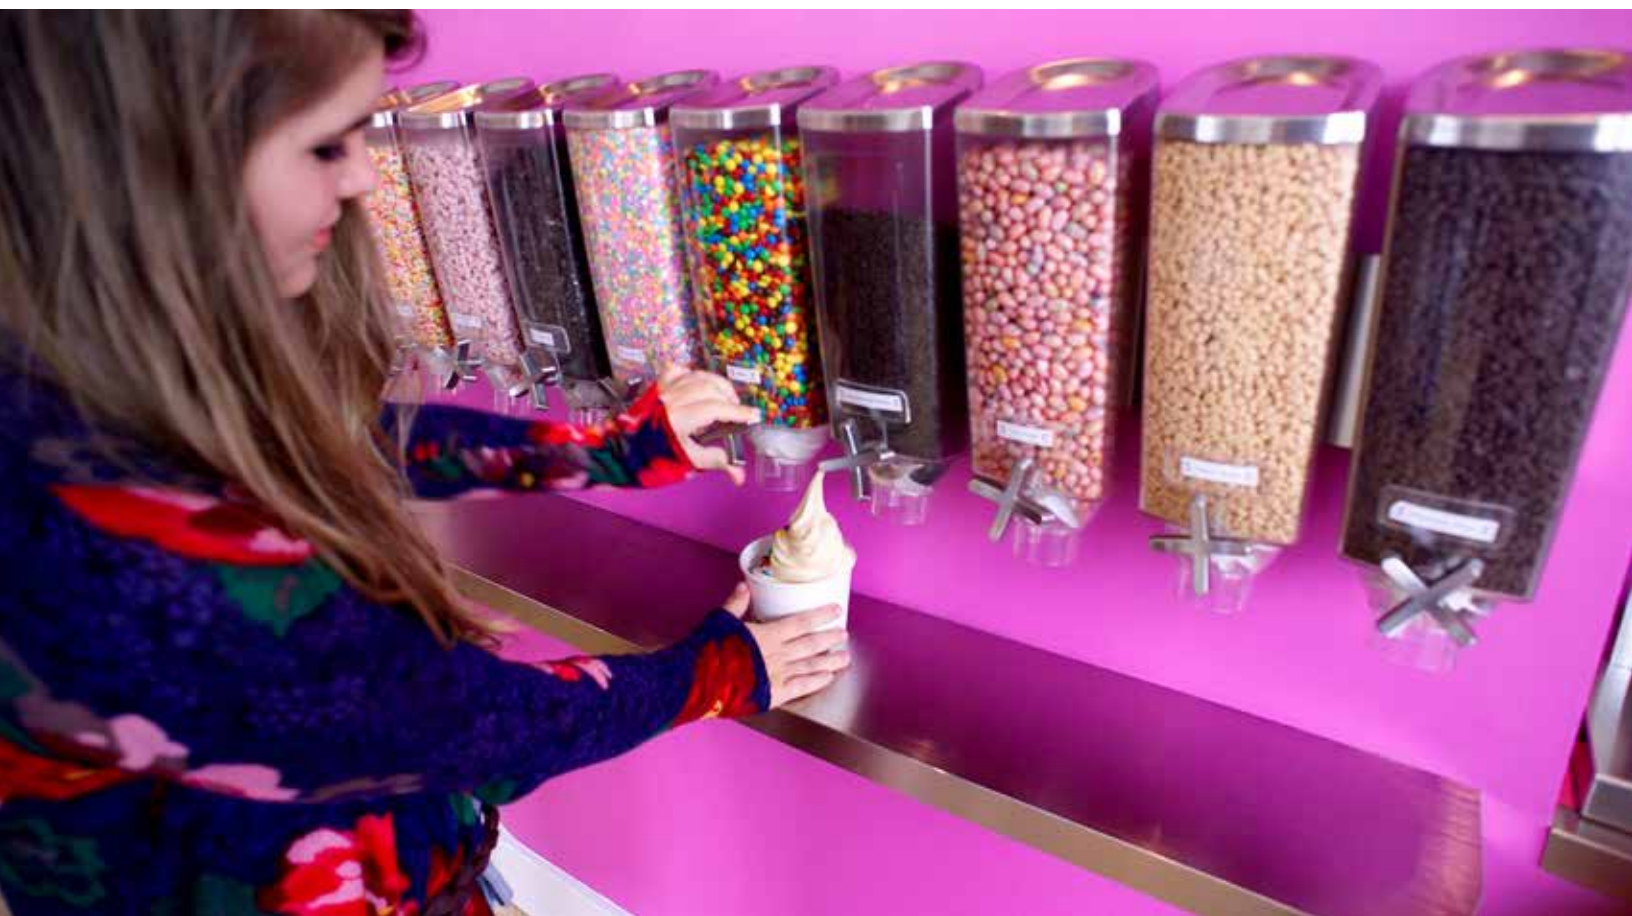

Let your wall say it all.