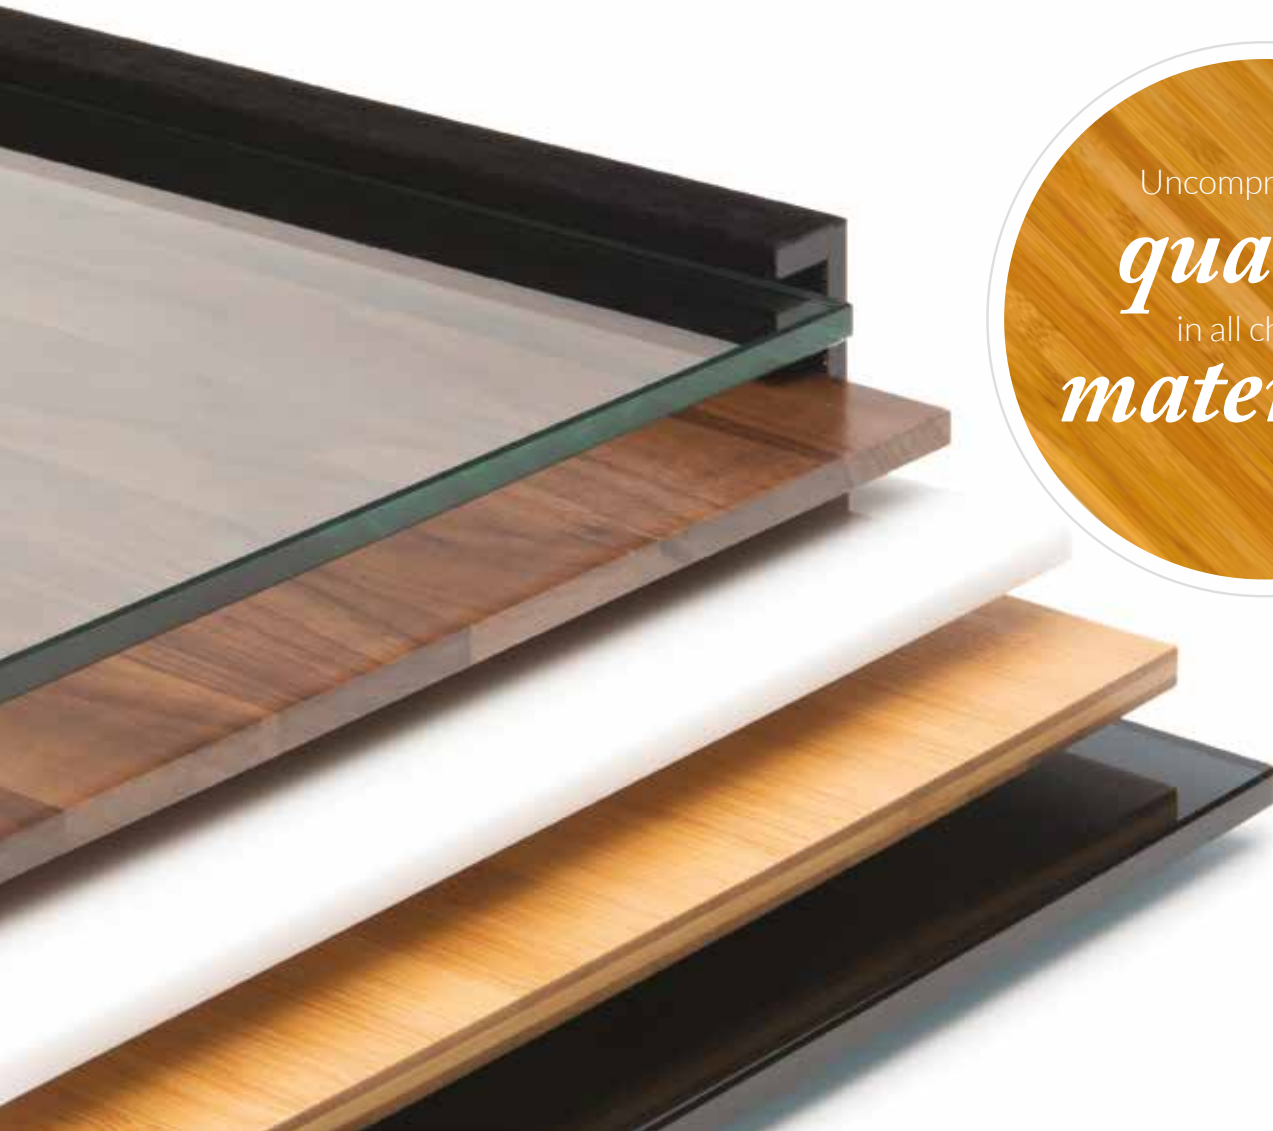

Quality is the primary goal in the construction of all Rosseto® products. To meet such high standards, only the best materials are used.

Rosseto's unique surfaces are available in glass, natural woods, and durable acrylic and are designed to match perfectly with Rosseto® product lines. For ideal bakery cases, riser systems, buffet warming and cooling stations, and beverage dispensers. Available in many desirable colors and high-end materials, these modular pieces enhance your guest experience while also making your buffet system more versatile and modular with each use.