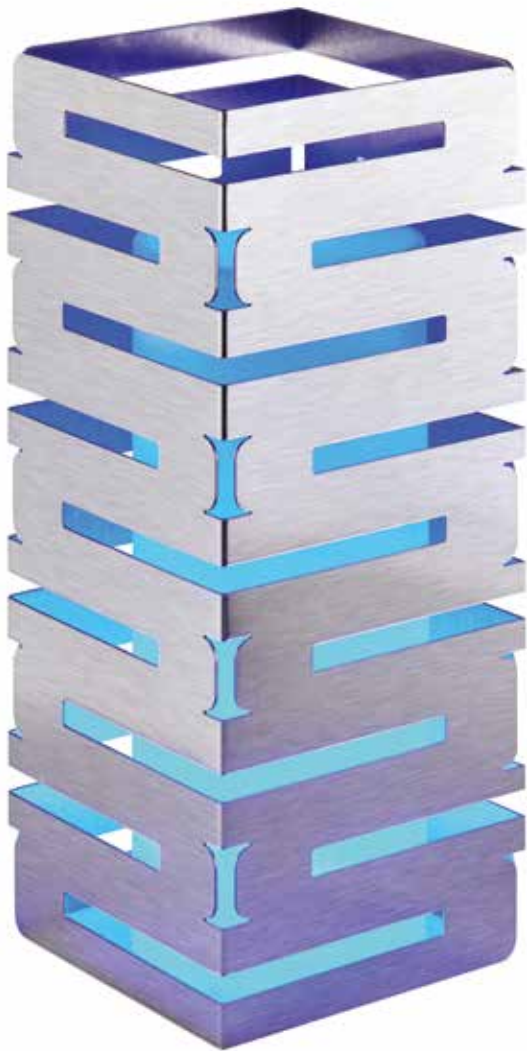

LIGHT UP THE NIGHT

Rosseto's new collection of LED light cylinders.

Light up the night with the ultra-sleek Luminati LED collection. High quality acrylic and cylinder shape radiates over 16 different color options with dimmer, strobe, fade, and ultra bright functions. Rechargeable Lithium battery. Great for outdoor patio tables as well as lounge and bar cocktail tables.

Available in 3 sizes (Tall, Grande and Venti).

Use with any Rosseto Riser or simply by itself on indoor and outdoor tables or as accent lights.

Luminati Grande
Includes Remote
3.93 x 3.93 x 8.6 in
10 x 10 x 22 cm
Item # LED104

Luminati Venti
Includes Remote
6.3 x 6.3 x 14.17 in
16 x 16 x 36 cm
Item # LED105