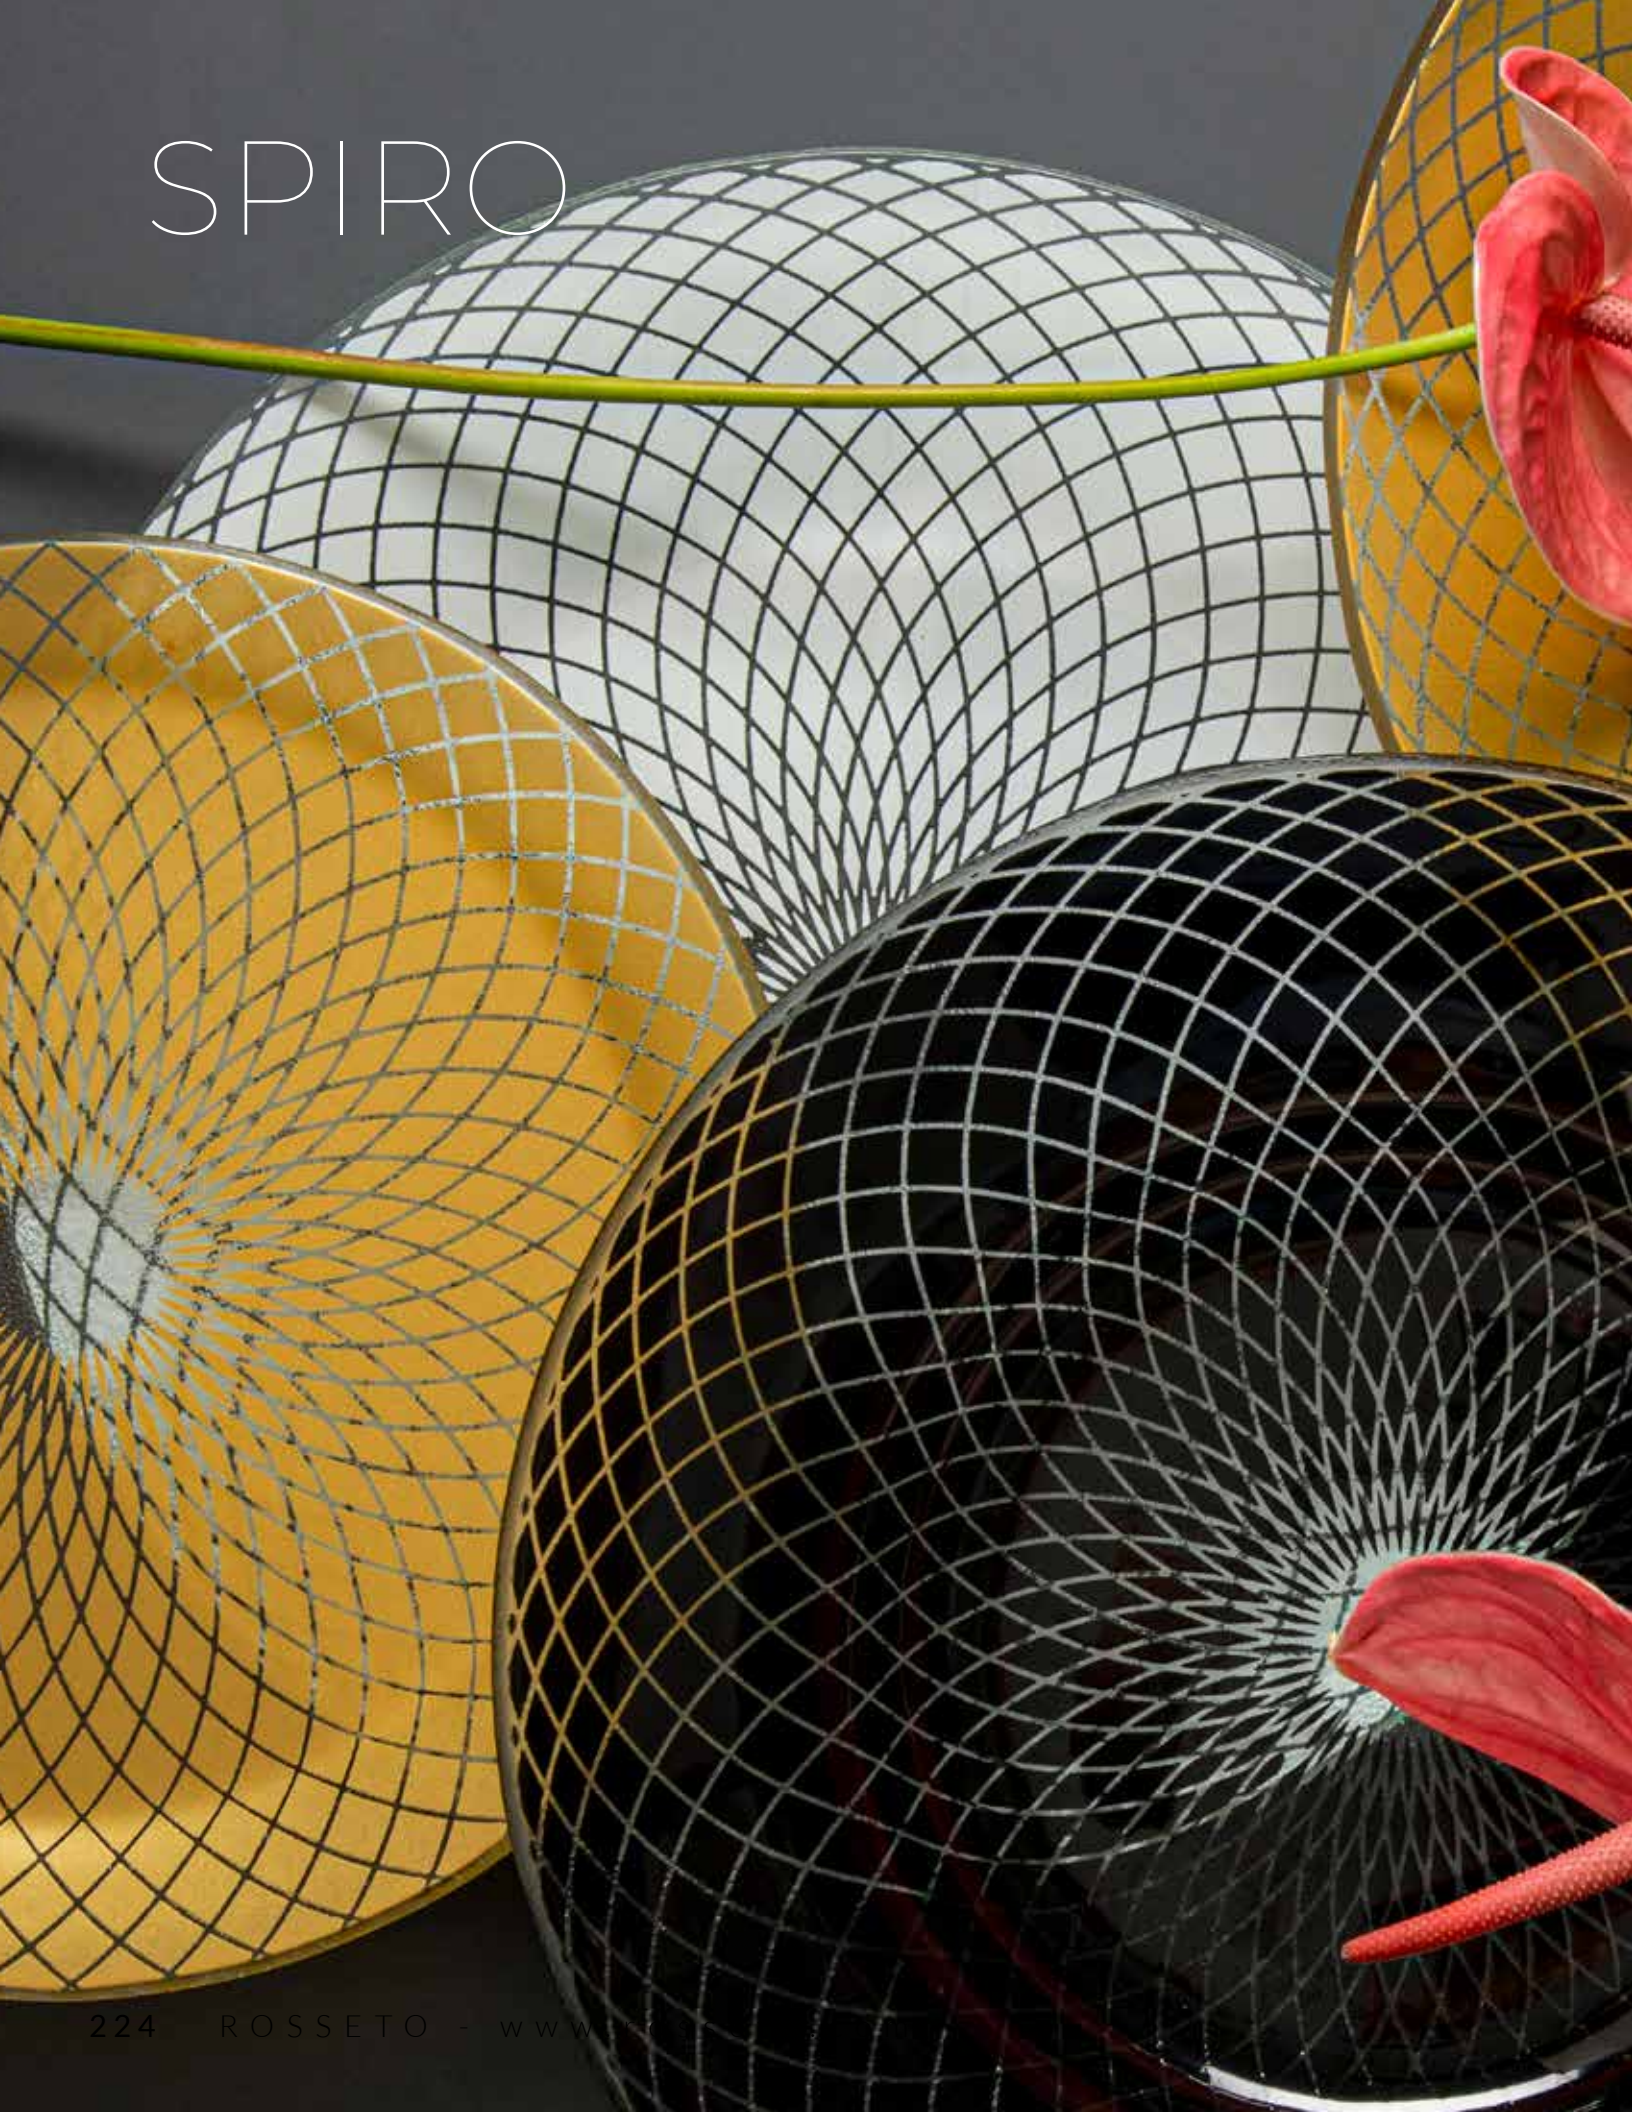

SPIRO

SPIRO

15.6" PLATTERS

**Spiro Black 15.6" Round
Handmade Glass Platter**
15.6 x 15.6 x 1.2 in
39.62 x 39.62 x 3.04 cm
Item # GLS036B

**Spiro Gold 15.6" Round
Handmade Glass Platter**
15.6 x 15.6 x 1.2 in
39.62 x 39.62 x 3.04 cm
Item # GLS036G