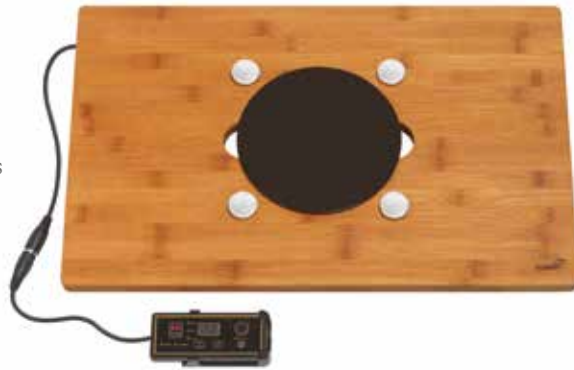

21 x 13 x 4.88 in
53.34 x 33.02 x 12.4 cm
Item # ICBR19C

Multi-Chef™ Single Round Induction (110V)

Bamboo Surface with 4 magnets
21.5 x 13.5 x 3.25 in
54.61 x 34.29 x 8.26 cm
Item # BP006

Multi-Chef™ Single Round Induction (220/240V)