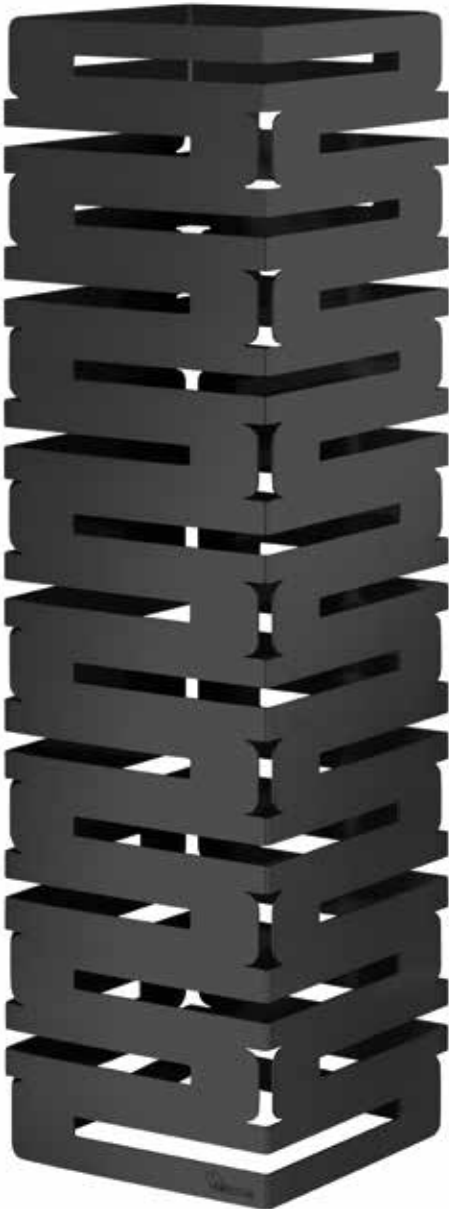

BUILDING A CUSTOM RISER DISPLAY STARTS HERE