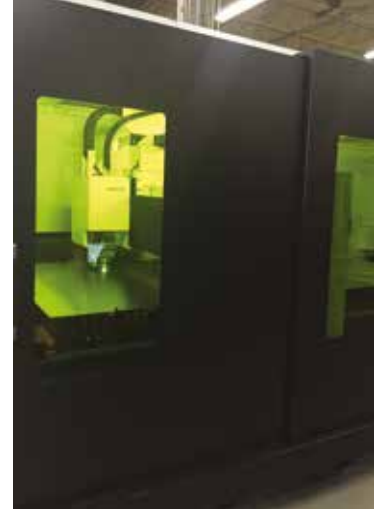

Find product features and highlights throughout the catalog using the following icons:

Stackability

Keep your Rosseto® products looking new longer. Stackable design makes storage easy.

Connectability

Rosseto® products with this icon are designed to work together. Choose from a range of materials and sizes to create endless combinations of display designs. Simply select your risers or bases and add surfaces. Building your own custom buffet has never been so easy.

US Stainless Steel

We are proud that all of our steel is made and manufactured in the US from the highest quality material available. We are so confident in the quality of our products, that we offer a lifetime guarantee on all welding.

Portion Control Technology

All Rosseto® dispensers include patented portion-control technology that allows you to control food cost and save money. Select portion control wheels are available for individual dispensers that range in portion sizes from 1 teaspoon to 1 ounce.

Eco-Friendly

Made from natural, biodegradable or recyclable material.

Easy to Clean

We wanted to provide serving solutions that not only look good in your business, but are easy to maintain. Every product has been designed to make cleaning as simple as possible using minimal parts. This helps you keep your customers safe and health inspections worry-free.